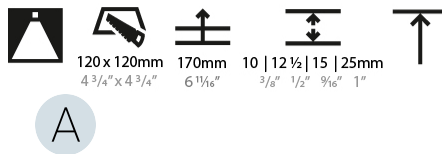

ELECTRICAL

Lamp Type: LED (Zhaga Standard)
Input Wattage (W): 16.5
Total Output Wattage (W): 14.7
Dimming: Dali Dimming
Driver Included: No
Driver Location: Recessed Housing
Driver Type: Constant Current - 120Vac
Driver Class: Class 2
Housing: See Components
Input Voltage (V): 120
Constant Current (MA): 350

LED

Number of LEDs: 1
Color Temperature (°K): Warm Dim
Max. Delivered Lumen (lm): 770
Nominal Lumen (lm): 1140
CRI: >90 CRI
Lamp Life (hrs): 50000
Upon Request: RGB-W Tunable White Special Color Temperature
Special LED

OPTICAL

Reflector: 20 / 40 / 60
Upon Request: Special Beam Angles

RATINGS AND CERTIFICATIONS

Zaneen Group, Inc. 6260 Folsom Blvd, Suite 3382, F 416-247-9319, www.zaneen.com

Certified By: Certified for North American Standards
In a constant effort to supply the best product, we reserve the right to change specifications or materials without notice. The most recent specification sheets are found at zaneen.com